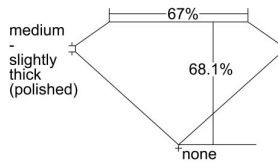

GIA®

FACSIMILE

GIA REPORT 2444836681

Verify this report at GIA.edu

GIA NATURAL DIAMOND DOSSIER®

October 03, 2022
GIA Report Number 2444836681
Shape and Cutting Style ..... Cut-Cornered Rectangular Modified
Brilliant
Measurements ..... 6.15 x 4.57 x 3.11 mm

GRADING RESULTS

Carat Weight ..... 0.81 carat
Color Grade ..... J
Clarity Grade S11

ADDITIONAL GRADING INFORMATION

Polish ..... Excellent
Symmetry ..... Excellent
Fluorescence ..... None
Clarity Characteristics ..... Crystal, Cloud
Inscription(s): GIA 2444836681

PROPORTIONS

Profile not to actual proportions

GRADING SCALES

GIA COLOR SCALE		GIA CLARITY SCALE			
COLORLESS	D	VERY VERY SLIGHTLY INCLUDED	FLAWLESS		
	E		INTERNALLY FLAWLESS		
	F	VERY SLIGHTLY INCLUDED	VVS₁		
	G		VVS₂		
	H		VS₁		
	NEAR COLORLESS	I	SLIGHTLY INCLUDED	VS₂	
		J		S1₁	
		FAINT	K	INCLUDED	S1₂
			L		I₁
			M		I₂
VERT LIGHT	N	LIGHT	I₃		
	O				
	P				
	Q				
	R				
	S				
	T