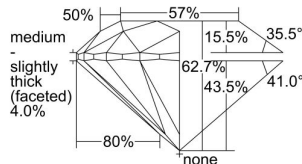

GIA®

FACSIMILE

GIA REPORT

2446015961

Verify this report at GIA.edu

GIA NATURAL DIAMOND DOSSIER®

July 13, 2022

GIA Report Number 2446015961

Shape and Cutting Style ..... Round Brilliant

Measurements ..... 5.18 - 5.20 x 3.26 mm

GRADING RESULTS

Carat Weight ..... 0.54 carat

Color Grade ..... F

Clarity Grade S11

Cut Grade ..... Excellent

ADDITIONAL GRADING INFORMATION

Polish ..... Excellent

Symmetry ..... Excellent

Fluorescence ..... None

Clarity Characteristics ..... Cloud, Crystal

Inscription(s): GIA 2446015961

PROPORTIONS

Profile to actual proportions

GRADING SCALES

GIA COLOR SCALE

COLOREDNESS	D
	E
	F
	G
	H
	I
	J
NEAR COLORLESS	K
	L
Faint	M
	N
	O
	P
	Q
	R
	S
	T
	U
	V
	W
	X
	Y
Light	Z

GIA CLARITY SCALE

VERY VERY SLIGHTLY INCLUDED	FLAWLESS
	INTERNALLY FLAWLESS
VERY SLIGHTLY INCLUDED	VVS₁
	VVS₂
SLIGHTLY INCLUDED	VS₁
	VS₂
INCLUDED	S1₁
	S1₂
	I₁
	I₂
	I₃

GIA CUT SCALE

EXCELLENT
VERY GOOD
GOOD
FAIR
POOR