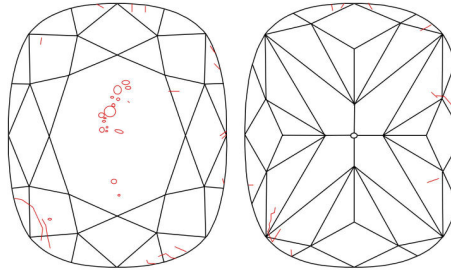

GIA NATURAL DIAMOND GRADING REPORT

July 26, 2022  
 GIA Report Number ..... 2446057021  
 Shape and Cutting Style ..... Cushion Modified Brilliant  
 Measurements ..... 8.43 x 8.20 x 5.73 mm

GRADING RESULTS

Carat Weight ..... 3.03 carat  
 Color Grade ..... I  
 Clarity Grade ..... SI2

ADDITIONAL GRADING INFORMATION

Polish ..... Excellent  
 Symmetry ..... Excellent  
 Fluorescence ..... None  
 Inscription(s): GIA 2446057021  
 Comments: Pinpoints are not shown.

PROPORTIONS

Profile not to actual proportions

CLARITY CHARACTERISTICS

KEY TO SYMBOLS\*

- Crystal
- ~ Feather
- ∖ Needle

\* Red symbols denote internal characteristics (inclusions). Green or black symbols denote external characteristics (blemishes). Diagram is an approximate representation of the diamond, and symbols shown indicate type, position, and approximate size of clarity characteristics. All clarity characteristics may not be shown. Details of finish are not shown.