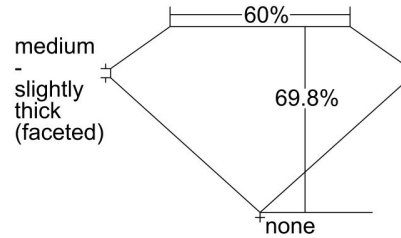

GIA NATURAL DIAMOND GRADING REPORT

July 26, 2022  
 GIA Report Number ..... 2446057021  
 Shape and Cutting Style ..... Cushion Modified Brilliant  
 Measurements ..... 8.43 x 8.20 x 5.73 mm

GRADING RESULTS

Carat Weight ..... 3.03 carat  
 Color Grade ..... I  
 Clarity Grade ..... SI2

ADDITIONAL GRADING INFORMATION

Polish ..... Excellent  
 Symmetry ..... Excellent  
 Fluorescence ..... None  
 Inscription(s): GIA 2446057021  
 Comments: Pinpoints are not shown.

PROPORTIONS

Profile not to actual proportions

CLARITY CHARACTERISTICS

KEY TO SYMBOLS\*

- Crystal
- ~ Feather
- ∖ Needle

\* Red symbols denote internal characteristics (inclusions). Green or black symbols denote external characteristics (blemishes). Diagram is an approximate representation of the diamond, and symbols shown indicate type, position, and approximate size of clarity characteristics. All clarity characteristics may not be shown. Details of finish are not shown.