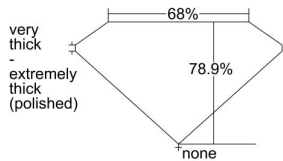

GIA®

FACSIMILE

GIA REPORT 2446069105

Verify this report at GIA.edu

GIA NATURAL DIAMOND DOSSIER®

July 18, 2022
GIA Report Number 2446069105
Shape and Cutting Style ..... Square Modified Brilliant
Measurements ..... 4.64 x 4.57 x 3.60 mm

GRADING RESULTS

Carat Weight ..... 0.70 carat
Color Grade ..... J
Clarity Grade SI1

ADDITIONAL GRADING INFORMATION

Polish ..... Excellent
Symmetry ..... Good
Fluorescence ..... None
Clarity Characteristics..... Cloud, Indented Natural, Crystal
Inscription(s): GIA 2446069105

PROPORTIONS

Profile not to actual proportions

GRADING SCALES

GIA COLOR SCALE		GIA CLARITY SCALE			
COLORLESS	D	VERY VERY SLIGHTLY INCLUDED	FLAWLESS		
	E		INTERNALLY FLAWLESS		
	F		VVS₁		
	G		VVS₂		
	NEAR COLORLESS	H	VERY SLIGHTLY INCLUDED	VS₁	
		I		VS₂	
		FAINT	J	SLIGHTLY INCLUDED	SI₁
			K		SI₂
	L		I₁		
	VERT LIGHT		M	INCLUDED	I₂
N			I₃		
O					
P					
LIGHT	Q				
	R				
	S				
	T