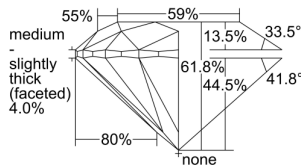

GIA®

FACSIMILE

GIA REPORT 2446073406

Verify this report at GIA.edu

GIA NATURAL DIAMOND DOSSIER®

July 20, 2022
GIA Report Number **2446073406**
Shape and Cutting Style ..... **Round Brilliant**
Measurements ..... **3.94 - 3.96 x 2.44 mm**

GRADING RESULTS

Carat Weight ..... **0.23 carat**
Color Grade ..... **H**
Clarity Grade **S11**
Cut Grade ..... **Excellent**

ADDITIONAL GRADING INFORMATION

Polish ..... **Excellent**
Symmetry ..... **Excellent**
Fluorescence ..... **Strong Blue**
Clarity Characteristics ..... **Feather**
Inscription(s): **GIA 2446073406**

PROPORTIONS

Profile to actual proportions

GRADING SCALES

GIA COLOR SCALE	GIA CLARITY SCALE	GIA CUT SCALE	
D	FLAWLESS	EXCELLENT	
E	INTERNALLY FLAWLESS		
F		VVS₁	VERY GOOD
G	VVS₂		
H	VS₁	GOOD	
I	VS₂		
J	S1₁	FAIR	
K	S1₂		
L	I₁	POOR	
M	I₂		
N	I₃		
O			
P			
Q			
R			
S			
T			
U			
V			
W			
X			
Y			
Z