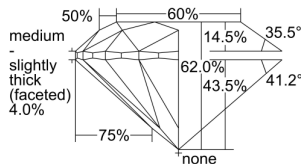

GIA®

FACSIMILE

GIA REPORT 2446192871

Verify this report at GIA.edu

GIA NATURAL DIAMOND DOSSIER®

July 28, 2022
GIA Report Number 2446192871
Shape and Cutting Style ..... Round Brilliant
Measurements ..... 4.69 - 4.72 x 2.92 mm

GRADING RESULTS

Carat Weight ..... 0.40 carat
Color Grade ..... H
Clarity Grade VS2
Cut Grade ..... Excellent

ADDITIONAL GRADING INFORMATION

Polish ..... Excellent
Symmetry ..... Excellent
Fluorescence ..... Medium Blue
Clarity Characteristics ..... Crystal, Cloud
Inscription(s): GIA 2446192871

PROPORTIONS

Profile to actual proportions

GRADING SCALES

GIA COLOR SCALE	GIA CLARITY SCALE	GIA CUT SCALE	
D	FLAWLESS	EXCELLENT	
E	INTERNALLY FLAWLESS		
F		VVS₁	VERY GOOD
G	VVS₂		
H	VS₁	GOOD	
I	VS₂		
J	SI₁	FAIR	
K	SI₂		
L	I₁	POOR	
M	I₂		
N	I₃		
O			
P			
Q			
R			
S			
T			
U			
V			
W			
X			
Y			
Z