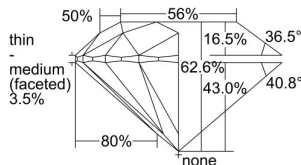

GIA®

FACSIMILE

GIA REPORT 2446277478

Verify this report at GIA.edu

GIA NATURAL DIAMOND DOSSIER®

August 15, 2022
GIA Report Number 2446277478
Shape and Cutting Style ..... Round Brilliant
Measurements ..... 5.08 - 5.11 x 3.19 mm

GRADING RESULTS

Carat Weight ..... 0.51 carat
Color Grade ..... J
Clarity Grade S11
Cut Grade ..... Excellent

ADDITIONAL GRADING INFORMATION

Polish ..... Excellent
Symmetry ..... Excellent
Fluorescence ..... None
Clarity Characteristics ..... Crystal
Inscription(s): GIA 2446277478

PROPORTIONS

Profile to actual proportions

GRADING SCALES

GIA COLOR SCALE	GIA CLARITY SCALE	GIA CUT SCALE	
D	FLAWLESS	EXCELLENT	
E	INTERNALLY FLAWLESS		
F		VVS₁	VERY GOOD
G	VVS₂		
H	VS₁	GOOD	
I	VS₂		
J	S1₁	FAIR	
K	S1₂		
L	I₁	POOR	
M	I₂		
N	I₃		
O			
P			
Q			
R			
S			
T			
U			
V			
W			
X			
Y			
Z