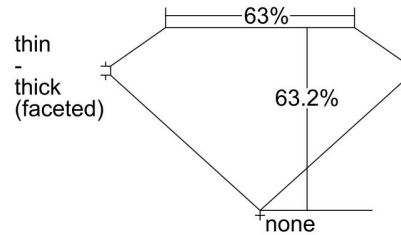

GIA NATURAL DIAMOND GRADING REPORT

August 08, 2022
 GIA Report Number 2446283367
 Shape and Cutting Style Marquise Modified Brilliant
 Measurements 15.24 x 7.83 x 4.95 mm

GRADING RESULTS

Carat Weight 3.32 carat
 Color Grade E
 Clarity Grade VS2

ADDITIONAL GRADING INFORMATION

Polish Very Good
 Symmetry Very Good
 Fluorescence Faint

Inscription(s): GIA 2446283367

Comments: Clouds are not shown. Pinpoints are not shown.

PROPORTIONS

Profile not to actual proportions

CLARITY CHARACTERISTICS

KEY TO SYMBOLS*

- Crystal
- ∖ Needle
- ∧ Natural

* Red symbols denote internal characteristics (inclusions). Green or black symbols denote external characteristics (blemishes). Diagram is an approximate representation of the diamond, and symbols shown indicate type, position, and approximate size of clarity characteristics. All clarity characteristics may not be shown. Details of finish are not shown.