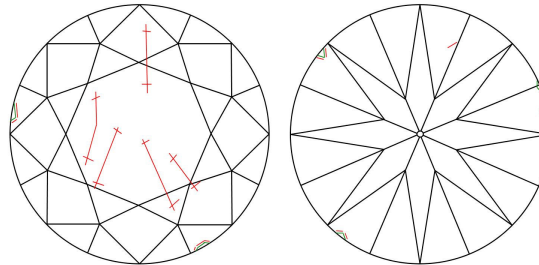

GIA NATURAL DIAMOND GRADING REPORT

August 11, 2022  
 GIA Report Number ..... 2446289200  
 Shape and Cutting Style ..... Round Brilliant  
 Measurements ..... 6.73 - 6.77 x 4.23 mm

GRADING RESULTS

Carat Weight ..... 1.20 carat  
 Color Grade ..... G  
 Clarity Grade ..... SI2  
 Cut Grade ..... Excellent

PROPORTIONS

Profile to actual proportions

CLARITY CHARACTERISTICS

KEY TO SYMBOLS\*

- Twinning Wisp
- Feather
- Indented Natural
- Natural

\* Red symbols denote internal characteristics (inclusions). Green or black symbols denote external characteristics (blemishes). Diagram is an approximate representation of the diamond, and symbols shown indicate type, position, and approximate size of clarity characteristics. All clarity characteristics may not be shown. Details of finish are not shown.