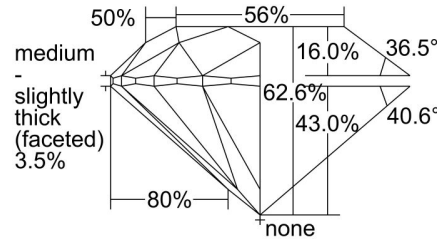

GIA NATURAL DIAMOND GRADING REPORT

August 11, 2022  
 GIA Report Number ..... 2446289200  
 Shape and Cutting Style ..... Round Brilliant  
 Measurements ..... 6.73 - 6.77 x 4.23 mm

GRADING RESULTS

Carat Weight ..... 1.20 carat  
 Color Grade ..... G  
 Clarity Grade ..... SI2  
 Cut Grade ..... Excellent

PROPORTIONS

Profile to actual proportions

CLARITY CHARACTERISTICS

KEY TO SYMBOLS\*

- Twinning Wisp
- Feather
- Indented Natural
- Natural

\* Red symbols denote internal characteristics (inclusions). Green or black symbols denote external characteristics (blemishes). Diagram is an approximate representation of the diamond, and symbols shown indicate type, position, and approximate size of clarity characteristics. All clarity characteristics may not be shown. Details of finish are not shown.