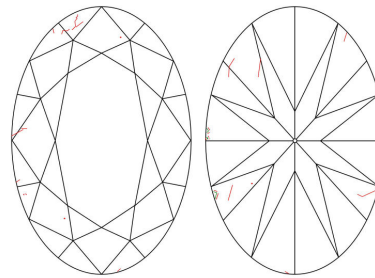

**GIA NATURAL DIAMOND GRADING REPORT**

August 16, 2022  
 GIA Report Number ..... 2446320304  
 Shape and Cutting Style ..... Oval Brilliant  
 Measurements ..... 8.71 x 6.39 x 4.08 mm

**GRADING RESULTS**

Carat Weight ..... 1.50 carat  
 Color Grade ..... E  
 Clarity Grade ..... SI1

**ADDITIONAL GRADING INFORMATION**

Polish ..... Excellent  
 Symmetry ..... Very Good  
 Fluorescence ..... None  
 Inscription(s): GIA 2446320304

**PROPORTIONS**

Profile not to actual proportions

**CLARITY CHARACTERISTICS**

**KEY TO SYMBOLS\***

-  Feather
-  Cloud
-  Pinpoint
-  Indented Natural

\* Red symbols denote internal characteristics (inclusions). Green or black symbols denote external characteristics (blemishes). Diagram is an approximate representation of the diamond, and symbols shown indicate type, position, and approximate size of clarity characteristics. All clarity characteristics may not be shown. Details of finish are not shown.