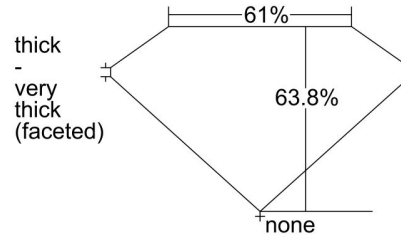

**GIA NATURAL DIAMOND GRADING REPORT**

August 16, 2022  
 GIA Report Number ..... 2446320304  
 Shape and Cutting Style ..... Oval Brilliant  
 Measurements ..... 8.71 x 6.39 x 4.08 mm

**GRADING RESULTS**

Carat Weight ..... 1.50 carat  
 Color Grade ..... E  
 Clarity Grade ..... SI1

**ADDITIONAL GRADING INFORMATION**

Polish ..... Excellent  
 Symmetry ..... Very Good  
 Fluorescence ..... None  
 Inscription(s): GIA 2446320304

**PROPORTIONS**

Profile not to actual proportions

**CLARITY CHARACTERISTICS**

**KEY TO SYMBOLS\***

-  Feather
-  Cloud
-  Pinpoint
-  Indented Natural

\* Red symbols denote internal characteristics (inclusions). Green or black symbols denote external characteristics (blemishes). Diagram is an approximate representation of the diamond, and symbols shown indicate type, position, and approximate size of clarity characteristics. All clarity characteristics may not be shown. Details of finish are not shown.