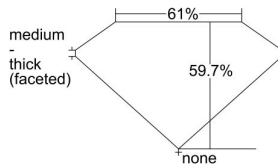

GIA®

FACSIMILE

GIA REPORT 2446326033

Verify this report at GIA.edu

GIA NATURAL DIAMOND DOSSIER®

August 10, 2022
GIA Report Number 2446326033
Shape and Cutting Style ..... Heart Brilliant
Measurements ..... 5.32 x 6.22 x 3.71 mm

GRADING RESULTS

Carat Weight ..... 0.72 carat
Color Grade ..... D
Clarity Grade VS2

ADDITIONAL GRADING INFORMATION

Polish ..... Excellent
Symmetry ..... Very Good
Fluorescence ..... None
Clarity Characteristics ..... Crystal
Inscription(s): GIA 2446326033

PROPORTIONS

Profile not to actual proportions

GRADING SCALES

GIA COLOR SCALE		GIA CLARITY SCALE			
COLORLESS	D	VERY VERY SLIGHTLY INCLUDED	FLAWLESS		
	E		INTERNALLY FLAWLESS		
	F	VERY SLIGHTLY INCLUDED	VVS₁		
	G		VVS₂		
	H		VS₁		
	NEAR COLORLESS	I	SLIGHTLY INCLUDED	VS₂	
		J		SI₁	
		FAINT	K	INCLUDED	SI₂
			L		I₁
			M		I₂
VERT LIGHT	N	LIGHT	I₃		
	O				
	P				
	Q				
	R