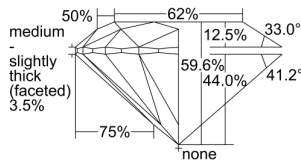

GIA®

FACSIMILE

GIA REPORT 2446332544

Verify this report at GIA.edu

GIA NATURAL DIAMOND DOSSIER®

August 16, 2022
GIA Report Number 2446332544
Shape and Cutting Style ..... Round Brilliant
Measurements ..... 5.13 - 5.18 x 3.07 mm

GRADING RESULTS

Carat Weight ..... 0.50 carat
Color Grade ..... K
Clarity Grade VS1
Cut Grade ..... Excellent

ADDITIONAL GRADING INFORMATION

Polish ..... Excellent
Symmetry ..... Very Good
Fluorescence ..... None
Clarity Characteristics ..... Cloud
Inscription(s): GIA 2446332544

PROPORTIONS

Profile to actual proportions

GRADING SCALES

GIA COLOR SCALE	GIA CLARITY SCALE	GIA CUT SCALE	
D	FLAWLESS	EXCELLENT	
E	INTERNALLY FLAWLESS		
F		VVS₁	VERY GOOD
G	VVS₂		
H	VS₁	GOOD	
I	VS₂		
J	SI₁	FAIR	
K	SI₂		
L	I₁	POOR	
M			
N			
O	I₂		
P			
Q	I₃		
R			
S			
T			
U			
V			
W			
X			
Y			
Z