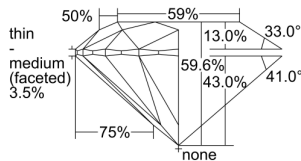

GIA®

FACSIMILE

GIA REPORT 2446373442

Verify this report at GIA.edu

GIA NATURAL DIAMOND DOSSIER®

August 16, 2022
GIA Report Number 2446373442
Shape and Cutting Style ..... Round Brilliant
Measurements ..... 4.07 - 4.08 x 2.43 mm

GRADING RESULTS

Carat Weight ..... 0.24 carat
Color Grade ..... J
Clarity Grade S11
Cut Grade ..... Excellent

ADDITIONAL GRADING INFORMATION

Polish ..... Excellent
Symmetry ..... Excellent
Fluorescence ..... Strong Blue
Clarity Characteristics ..... Crystal
Inscription(s): GIA 2446373442

PROPORTIONS

Profile to actual proportions