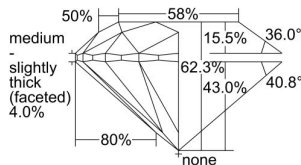

GIA®

FACSIMILE

GIA REPORT 2446779266

Verify this report at GIA.edu

GIA NATURAL DIAMOND DOSSIER®

September 29, 2022
GIA Report Number **2446779266**
Shape and Cutting Style ..... **Round Brilliant**
Measurements ..... **5.62 - 5.65 x 3.51 mm**

GRADING RESULTS

Carat Weight ..... **0.70 carat**
Color Grade ..... **G**
Clarity Grade **S11**
Cut Grade ..... **Excellent**

ADDITIONAL GRADING INFORMATION

Polish ..... **Excellent**
Symmetry ..... **Excellent**
Fluorescence ..... **Faint**
Clarity Characteristics..... **Cloud, Crystal, Feather**
Inscription(s): **GIA 2446779266**

PROPORTIONS

Profile to actual proportions

GRADING SCALES

GIA COLOR SCALE

COLORED	D
	E
	F
	G
	H
	I
	J
NEAR COLORLESS	K
	L
	M
	N
	O
	P
	Q
	R
	S
	T
	U
	V
	W
	X
	Y
	Z

GIA CLARITY SCALE

VERY VERY SLIGHTLY INCLUDED	FLAWLESS
	INTERNALLY FLAWLESS
VERY SLIGHTLY INCLUDED	VVS₁
	VVS₂
SLIGHTLY INCLUDED	VS₁
	VS₂
INCLUDED	I₁
	I₂
	I₃

GIA CUT SCALE

EXCELLENT
VERY GOOD
GOOD
FAIR
POOR