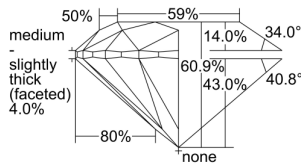

GIA®

FACSIMILE

GIA REPORT 2446874289

Verify this report at GIA.edu

GIA NATURAL DIAMOND DOSSIER®

October 03, 2022
GIA Report Number 2446874289
Shape and Cutting Style ..... Round Brilliant
Measurements ..... 5.24 - 5.28 x 3.21 mm

GRADING RESULTS

Carat Weight ..... 0.55 carat
Color Grade ..... H
Clarity Grade S11
Cut Grade ..... Excellent

ADDITIONAL GRADING INFORMATION

Polish ..... Excellent
Symmetry ..... Excellent
Fluorescence ..... None
Clarity Characteristics ..... Cloud, Crystal
Inscription(s): GIA 2446874289

PROPORTIONS

Profile to actual proportions

GRADING SCALES

GIA COLOR SCALE	GIA CLARITY SCALE	GIA CUT SCALE	
D	FLAWLESS	EXCELLENT	
E	INTERNALLY FLAWLESS		
F		VVS₁	VERY GOOD
G	VVS₂		
H	VS₁	GOOD	
I	VS₂		
J	S1₁	FAIR	
K	S1₂		
L	I₁	POOR	
M	I₂		
N	I₃		
O			
P			
Q			
R			
S			
T			
U			
V			
W			
X			
Y			
Z