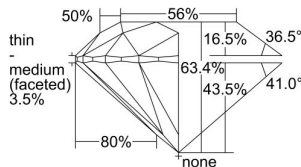

GIA®

FACSIMILE

GIA REPORT 2446874490

Verify this report at gia.edu

GIA NATURAL DIAMOND DOSSIER®

October 12, 2022
GIA Report Number 2446874490
Shape and Cutting Style ..... Round Brilliant
Measurements ..... 5.03 - 5.07 x 3.20 mm

GRADING RESULTS

Carat Weight ..... 0.50 carat
Color Grade ..... D
Clarity Grade VS1
Cut Grade ..... Excellent

ADDITIONAL GRADING INFORMATION

Polish ..... Excellent
Symmetry ..... Excellent
Fluorescence ..... None
Clarity Characteristics..... Crystal, Pinpoint, Indented Natural
Inscription(s): GIA 2446874490

PROPORTIONS

Profile to actual proportions

GRADING SCALES

GIA COLOR SCALE	GIA CLARITY SCALE	GIA CUT SCALE	
D	FLAWLESS	EXCELLENT	
E	INTERNALLY FLAWLESS		
F		VVS₁	VERY GOOD
G	VVS₂		
H	VS₁	GOOD	
I	VS₂		
J	SI₁	FAIR	
K	SI₂		
L	I₁	POOR	
M	I₂		
N	I₃		
O			
P			
Q			
R			
S			
T			
U			
V			
W			
X			
Y			
Z