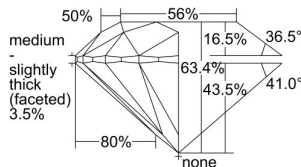

GIA®

FACSIMILE

GIA REPORT 2446905058

Verify this report at GIA.edu

GIA NATURAL DIAMOND DOSSIER®

October 07, 2022
GIA Report Number 2446905058
Shape and Cutting Style ..... Round Brilliant
Measurements ..... 5.96 - 6.01 x 3.80 mm

GRADING RESULTS

Carat Weight ..... 0.84 carat
Color Grade ..... H
Clarity Grade VS2
Cut Grade ..... Excellent

ADDITIONAL GRADING INFORMATION

Polish ..... Excellent
Symmetry ..... Excellent
Fluorescence ..... None
Clarity Characteristics ..... Cloud, Crystal
Inscription(s): GIA 2446905058

PROPORTIONS

Profile to actual proportions