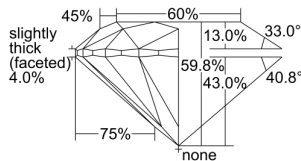

GIA®

FACSIMILE

GIA REPORT 2446983490

Verify this report at GIA.edu

GIA NATURAL DIAMOND DOSSIER®

October 31, 2022
GIA Report Number **2446983490**
Shape and Cutting Style ..... **Round Brilliant**
Measurements ..... **5.05 - 5.06 x 3.03 mm**

GRADING RESULTS

Carat Weight ..... **0.48 carat**
Color Grade ..... **H**
Clarity Grade **VS1**
Cut Grade ..... **Excellent**

ADDITIONAL GRADING INFORMATION

Polish ..... **Excellent**
Symmetry ..... **Excellent**
Fluorescence ..... **Faint**
Clarity Characteristics..... **Crystal, Cloud, Needle, Pinpoint**
Inscription(s): **GIA 2446983490**

PROPORTIONS

Profile to actual proportions

GRADING SCALES

GIA COLOR SCALE	GIA CLARITY SCALE	GIA CUT SCALE	
D	FLAWLESS	EXCELLENT	
E	INTERNALLY FLAWLESS		
F		VVS₁	VERY GOOD
G	VVS₂		
H	VS₁	GOOD	
I	VS₂		
J	SI₁	FAIR	
K	SI₂		
L	I₁	POOR	
M			
N			
O	I₂		
P			
Q	I₃		
R			
S			
T			
U			
V			
W			
X			
Y			
Z