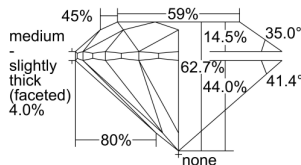

GIA®

FACSIMILE

GIA REPORT 2446986961

Verify this report at GIA.edu

GIA NATURAL DIAMOND DOSSIER®

October 24, 2022
GIA Report Number 2446986961
Shape and Cutting Style ..... Round Brilliant
Measurements ..... 5.25 - 5.28 x 3.30 mm

GRADING RESULTS

Carat Weight ..... 0.56 carat
Color Grade ..... J
Clarity Grade S11
Cut Grade ..... Excellent

ADDITIONAL GRADING INFORMATION

Polish ..... Excellent
Symmetry ..... Excellent
Fluorescence ..... None
Clarity Characteristics ..... Crystal
Inscription(s): GIA 2446986961

PROPORTIONS

Profile to actual proportions

GRADING SCALES

GIA COLOR SCALE	GIA CLARITY SCALE	GIA CUT SCALE	
D	FLAWLESS	EXCELLENT	
E	INTERNALLY FLAWLESS		
F		VVS₁	VERY GOOD
G	VVS₂		
H	VS₁	GOOD	
I	VS₂		
J	S1₁	FAIR	
K	S1₂		
L	I₁	POOR	
M	I₂		
N	I₃		
O			
P			
Q			
R			
S			
T			
U			
V			
W			
X			
Y			
Z