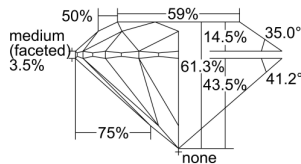

GIA®

FACSIMILE

GIA REPORT

2447134954

Verify this report at GIA.edu

GIA NATURAL DIAMOND DOSSIER®

July 22, 2022
GIA Report Number 2447134954
Shape and Cutting Style ..... Round Brilliant
Measurements ..... 5.13 - 5.15 x 3.15 mm

GRADING RESULTS

Carat Weight ..... 0.51 carat
Color Grade ..... D
Clarity Grade VS1
Cut Grade ..... Excellent

ADDITIONAL GRADING INFORMATION

Polish ..... Excellent
Symmetry ..... Excellent
Fluorescence ..... Medium Blue
Clarity Characteristics ..... Etch Channel
Inscription(s): GIA 2447134954

PROPORTIONS

Profile to actual proportions

GRADING SCALES

GIA COLOR SCALE

COLOURLESS	D
	E
	F
	G
	H
	I
	J
NEAR COLOURLESS	K
	L
FAIN	M
	N
	O
	P
	Q
	R
	S
	T
	U
	V
	W
	X
	Y
LIGHT	Z

GIA CLARITY SCALE

GIA CUT SCALE

EXCELLENT
VERY GOOD
GOOD
FAIR
POOR