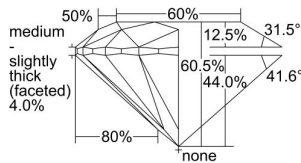

GIA®

FACSIMILE

GIA REPORT

2447177518

Verify this report at GIA.edu

GIA NATURAL DIAMOND DOSSIER®

July 27, 2022
GIA Report Number **2447177518**
Shape and Cutting Style ..... **Round Brilliant**
Measurements ..... **5.30 - 5.33 x 3.22 mm**

GRADING RESULTS

Carat Weight ..... **0.55 carat**
Color Grade ..... **F**
Clarity Grade **VVS2**
Cut Grade ..... **Excellent**

ADDITIONAL GRADING INFORMATION

Polish ..... **Excellent**
Symmetry ..... **Excellent**
Fluorescence ..... **None**
Clarity Characteristics ..... **Cloud, Pinpoint**
Inscription(s): **GIA 2447177518**

PROPORTIONS

Profile to actual proportions

GRADING SCALES

GIA COLOR SCALE	GIA CLARITY SCALE	GIA CUT SCALE	
D	FLAWLESS	EXCELLENT	
E	INTERNALLY FLAWLESS		
F		VVS₁	VERY GOOD
G	VVS₂		
H	VS₁	GOOD	
I	VS₂		
J	SI₁	FAIR	
K	SI₂		
L	I₁	POOR	
M	I₂		
N	I₃		
O			
P			
Q			
R			
S			
T			
U			
V			
W			
X			
Y			
Z