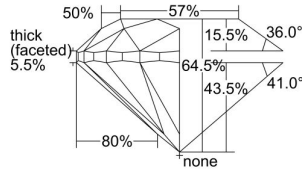

GIA®

FACSIMILE

GIA REPORT

2447191044

Verify this report at GIA.edu

GIA NATURAL DIAMOND DOSSIER®

July 29, 2022
GIA Report Number 2447191044
Shape and Cutting Style ..... Round Brilliant
Measurements ..... 5.50 - 5.56 x 3.57 mm

GRADING RESULTS

Carat Weight ..... 0.70 carat
Color Grade I
Clarity Grade S11
Cut Grade ..... Very Good

ADDITIONAL GRADING INFORMATION

Polish ..... Excellent
Symmetry ..... Very Good
Fluorescence ..... None
Clarity Characteristics ..... Cloud, Crystal
Inscription(s): GIA 2447191044

PROPORTIONS

Profile to actual proportions

GRADING SCALES

GIA COLOR SCALE	GIA CLARITY SCALE	GIA CUT SCALE	
D	FLAWLESS	EXCELLENT	
E	INTERNALLY FLAWLESS		
F		VVS₁	VERY GOOD
G	VVS₂		
H	VS₁	GOOD	
I	VS₂		
J	S1₁	FAIR	
K	S1₂		
L	I₁	POOR	
M	I₂		
N	I₃		
O			
P			
Q			
R			
S			
T			
U			
V			
W			
X			
Y			
Z