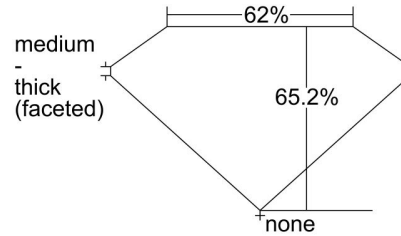

GIA NATURAL DIAMOND GRADING REPORT

July 29, 2022
 GIA Report Number 2447196153
 Shape and Cutting Style Oval Brilliant
 Measurements 7.83 x 5.85 x 3.81 mm

GRADING RESULTS

Carat Weight 1.20 carat
 Color Grade G
 Clarity Grade SI1

PROPORTIONS

Profile not to actual proportions

CLARITY CHARACTERISTICS

KEY TO SYMBOLS*

-  Twinning Wisp  Natural
-  Feather
-  Indented Natural
-  Crystal

* Red symbols denote internal characteristics (inclusions). Green or black symbols denote external characteristics (blemishes). Diagram is an approximate representation of the diamond, and symbols shown indicate type, position, and approximate size of clarity characteristics. All clarity characteristics may not be shown. Details of finish are not shown.