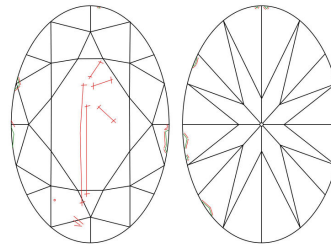

GIA NATURAL DIAMOND GRADING REPORT

July 29, 2022
 GIA Report Number 2447196153
 Shape and Cutting Style Oval Brilliant
 Measurements 7.83 x 5.85 x 3.81 mm

GRADING RESULTS

Carat Weight 1.20 carat
 Color Grade G
 Clarity Grade SI1

PROPORTIONS

Profile not to actual proportions

CLARITY CHARACTERISTICS

KEY TO SYMBOLS*

-  Twinning Wisp  Natural
-  Feather
-  Indented Natural
-  Crystal

* Red symbols denote internal characteristics (inclusions). Green or black symbols denote external characteristics (blemishes). Diagram is an approximate representation of the diamond, and symbols shown indicate type, position, and approximate size of clarity characteristics. All clarity characteristics may not be shown. Details of finish are not shown.