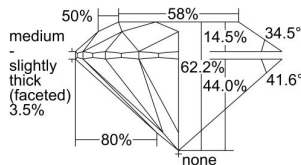

GIA®

FACSIMILE

GIA REPORT

2447285408

Verify this report at GIA.edu

GIA NATURAL DIAMOND DOSSIER®

August 08, 2022
GIA Report Number **2447285408**
Shape and Cutting Style ..... **Round Brilliant**
Measurements ..... **4.56 - 4.60 x 2.85 mm**

GRADING RESULTS

Carat Weight ..... **0.36 carat**
Color Grade ..... **G**
Clarity Grade **S11**
Cut Grade ..... **Excellent**

ADDITIONAL GRADING INFORMATION

Polish ..... **Excellent**
Symmetry ..... **Excellent**
Fluorescence ..... **None**
Clarity Characteristics..... **Cloud, Crystal, Knot**
Inscription(s): **GIA 2447285408**

PROPORTIONS

Profile to actual proportions

GRADING SCALES

GIA COLOR SCALE

COLORED	D
	E
	F
	G
	H
	I
	J
NEAR COLORLESS	K
	L
	M
	N
	O
	P
	Q
	R
	S
	T
	U
	V
	W
	X
	Y
	Z

GIA CLARITY SCALE

FLAWLESS	FLAWLESS		
		EXCELLENT	
INTERNALLY FLAWLESS	VVS₁		
		VERY GOOD	
VVS₂	VS₁		
		GOOD	
VS₂	SI₁		
		SI₂	
I₁	FAIR		
		I₂	POOR
I₃			

GIA CUT SCALE

EXCELLENT
VERY GOOD
GOOD
FAIR
POOR