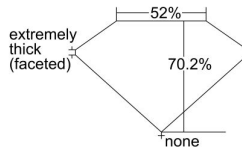

GIA®

FACSIMILE

GIA REPORT 2447318306

Verify this report at GIA.edu

GIA NATURAL DIAMOND DOSSIER®

August 09, 2022
GIA Report Number **2447318306**
Shape and Cutting Style ..... **Oval Brilliant**
Measurements ..... **6.51 x 4.99 x 3.50 mm**

GRADING RESULTS

Carat Weight ..... **0.80 carat**
Color Grade ..... **F**
Clarity Grade **VS2**

ADDITIONAL GRADING INFORMATION

Polish ..... **Excellent**
Symmetry ..... **Excellent**
Fluorescence ..... **Faint**
Clarity Characteristics..... **Feather, Cavity, Crystal**
Inscription(s): **GIA 2447318306**

PROPORTIONS

Profile not to actual proportions

GRADING SCALES

GIA COLOR SCALE		GIA CLARITY SCALE			
COLORLESS	D	VERY VERY SLIGHTLY INCLUDED	FLAWLESS		
	E		INTERNALLY FLAWLESS		
	F		VVS₁		
	NEAR COLORLESS	G	VERY SLIGHTLY INCLUDED	VVS₂	
		H		VS₁	
		FAINT	I	SLIGHTLY INCLUDED	VS₂
			J		SI₁
			K		SI₂
	LIGHT	L	INCLUDED	I₁	
		M		I₂	
N		I₃			
O					
P					
Q					
R