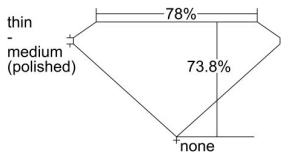

GIA®

FACSIMILE

GIA REPORT 2447337024

Verify this report at GIA.edu

GIA NATURAL DIAMOND DOSSIER®

August 10, 2022
GIA Report Number **2447337024**
Shape and Cutting Style ..... **Square Modified Brilliant**
Measurements ..... **5.32 x 5.12 x 3.78 mm**

GRADING RESULTS

Carat Weight ..... **0.80 carat**
Color Grade ..... **D**
Clarity Grade **VS1**

ADDITIONAL GRADING INFORMATION

Polish ..... **Excellent**
Symmetry ..... **Excellent**
Fluorescence ..... **None**
Clarity Characteristics..... **Feather, Cloud, Pinpoint**
Inscription(s): **GIA 2447337024**

PROPORTIONS

Profile not to actual proportions

GRADING SCALES

GIA COLOR SCALE		GIA CLARITY SCALE			
COLORLESS	D	VERY VERY SLIGHTLY INCLUDED	FLAWLESS		
	E		INTERNALLY FLAWLESS		
	F	VERY SLIGHTLY INCLUDED	VVS₁		
	G		VVS₂		
	H		VS₁		
	NEAR COLORLESS	I	SLIGHTLY INCLUDED	VS₂	
		J		SI₁	
		FAINT	K	INCLUDED	SI₂
			L		I₁
			M		I₂
VERT LIGHT	N	LIGHT	I₃		
	O				
	P				
	Q				
	R