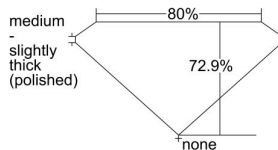

GIA®

FACSIMILE

GIA REPORT 2447415997

Verify this report at GIA.edu

GIA NATURAL DIAMOND DOSSIER®

August 22, 2022
GIA Report Number 2447415997
Shape and Cutting Style ..... Square Modified Brilliant
Measurements ..... 5.02 x 4.79 x 3.50 mm

GRADING RESULTS

Carat Weight ..... 0.70 carat
Color Grade ..... E
Clarity Grade VS1

ADDITIONAL GRADING INFORMATION

Polish ..... Excellent
Symmetry ..... Very Good
Fluorescence ..... None
Clarity Characteristics ..... Crystal, Needle
Inscription(s): GIA 2447415997

PROPORTIONS

Profile not to actual proportions

GRADING SCALES

GIA COLOR SCALE		GIA CLARITY SCALE			
COLORLESS	D	VERY VERY SLIGHTLY INCLUDED	FLAWLESS		
	E		INTERNALLY FLAWLESS		
	F	VERY SLIGHTLY INCLUDED	VS₁		
	G		VS₂		
	H		VS₁		
	NEAR COLORLESS	I	SLIGHTLY INCLUDED	VS₂	
		J		SI₁	
		FAINT	K	INCLUDED	SI₂
			L		I₁
			M		I₂
VERT LIGHT	N	INCLUDED	I₃		
	O				
	P				
	Q				
	R				
LIGHT	S				
	T				
	U				
	V				
	W				
	X				
	Y				
Z