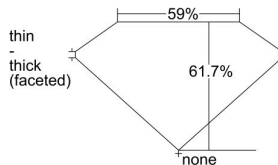

GIA®

FACSIMILE

GIA REPORT 2447449718

Verify this report at GIA.edu

GIA NATURAL DIAMOND DOSSIER®

August 23, 2022
GIA Report Number 2447449718
Shape and Cutting Style ..... Oval Brilliant
Measurements ..... 6.95 x 4.78 x 2.95 mm

GRADING RESULTS

Carat Weight ..... 0.65 carat
Color Grade ..... K
Clarity Grade VS1

ADDITIONAL GRADING INFORMATION

Polish ..... Excellent
Symmetry ..... Excellent
Fluorescence ..... Strong Blue
Clarity Characteristics ..... Indented Natural, Pinpoint
Inscription(s): GIA 2447449718

PROPORTIONS

Profile not to actual proportions

GRADING SCALES

GIA COLOR SCALE		GIA CLARITY SCALE			
COLORLESS	D	VERY VERY SLIGHTLY INCLUDED	FLAWLESS		
	E		INTERNALLY FLAWLESS		
	F	VERY SLIGHTLY INCLUDED	VVS₁		
	G		VVS₂		
	H		VS₁		
	NEAR COLORLESS	I	SLIGHTLY INCLUDED	VS₂	
		J		SI₁	
		FAINT	K	INCLUDED	SI₂
			L		I₁
			M		I₂
VERT LIGHT	N	LIGHT	I₃		
	O				
	P				
	Q				
	R