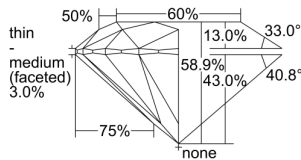

GIA®

FACSIMILE

GIA REPORT 2447453886

Verify this report at GIA.edu

GIA NATURAL DIAMOND DOSSIER®

August 24, 2022
GIA Report Number **2447453886**
Shape and Cutting Style ..... **Round Brilliant**
Measurements ..... **5.19 - 5.21 x 3.06 mm**

GRADING RESULTS

Carat Weight ..... **0.50 carat**
Color Grade ..... **F**
Clarity Grade **S11**
Cut Grade ..... **Excellent**

ADDITIONAL GRADING INFORMATION

Polish ..... **Excellent**
Symmetry ..... **Excellent**
Fluorescence ..... **None**
Clarity Characteristics ..... **Feather**
Inscription(s): **GIA 2447453886**

PROPORTIONS

Profile to actual proportions