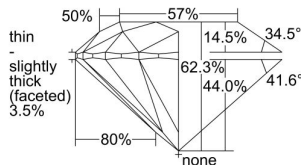

GIA®

FACSIMILE

GIA REPORT

2447536683

Verify this report at GIA.edu

GIA NATURAL DIAMOND DOSSIER®

September 09, 2022
GIA Report Number **2447536683**
Shape and Cutting Style ..... **Round Brilliant**
Measurements ..... **3.63 - 3.64 x 2.26 mm**

GRADING RESULTS

Carat Weight ..... **0.18 carat**
Color Grade ..... **D**
Clarity Grade **VS1**
Cut Grade ..... **Excellent**

ADDITIONAL GRADING INFORMATION

Polish ..... **Excellent**
Symmetry ..... **Excellent**
Fluorescence ..... **None**
Clarity Characteristics.. **Cloud, Pinpoint, Needle, Indented Natural**
Inscription(s): **GIA 2447536683**

PROPORTIONS

Profile to actual proportions

GRADING SCALES

GIA COLOR SCALE

COLORED	D
	E
	F
	G
	H
	I
	J
NEAR COLORLESS	K
	L
	M
Faint	N
	O
	P
	Q
Very Light	R
	S
	T
	U
	V
	W
	X
	Y
Light	Z

GIA CLARITY SCALE

FLAWLESS	VERY VERY SLIGHTLY INCLUDED	VS₁	VS₂	VS₁	VS₂	SI₁	SI₂	I₁	I₂	I₃	
											FLAWLESS
INTERNALLY FLAWLESS	VERY SLIGHTLY INCLUDED										

GIA CUT SCALE

EXCELLENT
VERY GOOD
GOOD
FAIR
POOR