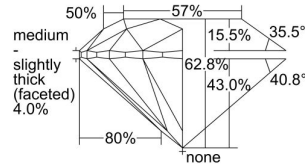

GIA®

FACSIMILE

GIA REPORT 2447578563

Verify this report at GIA.edu

GIA NATURAL DIAMOND DOSSIER®

September 12, 2022
GIA Report Number **2447578563**
Shape and Cutting Style ..... **Round Brilliant**
Measurements ..... **5.90 - 5.94 x 3.72 mm**

GRADING RESULTS

Carat Weight ..... **0.81 carat**
Color Grade ..... **H**
Clarity Grade **S12**
Cut Grade ..... **Excellent**

ADDITIONAL GRADING INFORMATION

Polish ..... **Excellent**
Symmetry ..... **Excellent**
Fluorescence ..... **Faint**
Clarity Characteristics ..... **Crystal**
Inscription(s): **GIA 2447578563**

PROPORTIONS

Profile to actual proportions

GRADING SCALES

GIA COLOR SCALE

COLORLESS	D
	E
	F
	G
	H
	I
	J
NEAR COLORLESS	K
	L
	M
Faint	N
	O
	P
	R
	S
	T
	U
	V
	W
	X
	Y
Light	Z

GIA CLARITY SCALE

VERY VERY SLIGHTLY INCLUDED	FLAWLESS
	INTERNALLY FLAWLESS
VERY SLIGHTLY INCLUDED	VVS₁
	VVS₂
SLIGHTLY INCLUDED	VS₁
	VS₂
INCLUDED	SI₁
	SI₂
	I₁
	I₂
	I₃

GIA CUT SCALE

EXCELLENT
VERY GOOD
GOOD
FAIR
POOR