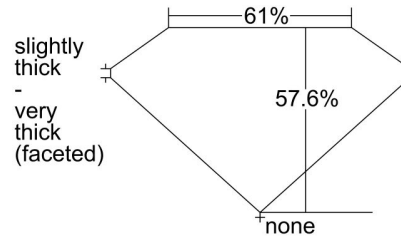

GIA NATURAL DIAMOND GRADING REPORT

September 15, 2022
 GIA Report Number 2447678750
 Shape and Cutting Style Pear Brilliant
 Measurements 9.28 x 6.05 x 3.49 mm

GRADING RESULTS

Carat Weight 1.20 carat
 Color Grade F
 Clarity Grade SI1

PROPORTIONS

Profile not to actual proportions

CLARITY CHARACTERISTICS

KEY TO SYMBOLS*

- Twinning Wisp
- Indented Natural
- Feather
- Natural
- Crystal
- Cavity

* Red symbols denote internal characteristics (inclusions). Green or black symbols denote external characteristics (blemishes). Diagram is an approximate representation of the diamond, and symbols shown indicate type, position, and approximate size of clarity characteristics. All clarity characteristics may not be shown. Details of finish are not shown.