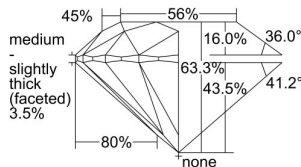

GIA®

FACSIMILE

GIA REPORT 2447679469

Verify this report at GIA.edu

GIA NATURAL DIAMOND DOSSIER®

September 23, 2022
GIA Report Number **2447679469**
Shape and Cutting Style ..... **Round Brilliant**
Measurements ..... **5.89 - 5.91 x 3.74 mm**

GRADING RESULTS

Carat Weight ..... **0.80 carat**
Color Grade ..... **I**
Clarity Grade **VS1**
Cut Grade ..... **Excellent**

ADDITIONAL GRADING INFORMATION

Polish ..... **Excellent**
Symmetry ..... **Excellent**
Fluorescence ..... **Medium Blue**
Clarity Characteristics ..... **Indented Natural, Cloud**
Inscription(s): **GIA 2447679469**

PROPORTIONS

Profile to actual proportions