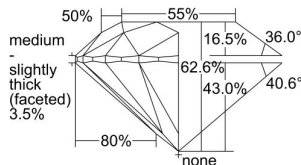

GIA®

FACSIMILE

GIA REPORT 2447757881

Verify this report at GIA.edu

GIA NATURAL DIAMOND DOSSIER®

September 22, 2022
GIA Report Number **2447757881**
Shape and Cutting Style ..... **Round Brilliant**
Measurements ..... **4.88 - 4.91 x 3.07 mm**

GRADING RESULTS

Carat Weight ..... **0.45 carat**
Color Grade ..... **E**
Clarity Grade **VS1**
Cut Grade ..... **Excellent**

ADDITIONAL GRADING INFORMATION

Polish ..... **Excellent**
Symmetry ..... **Excellent**
Fluorescence ..... **Faint**
Clarity Characteristics.....**Crystal, Cloud, Feather, Pinpoint**
Inscription(s): **GIA 2447757881**

PROPORTIONS

Profile to actual proportions