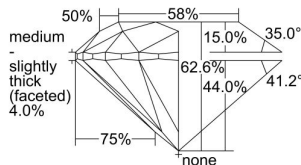

GIA®

FACSIMILE

GIA REPORT 2447767183

Verify this report at GIA.edu

GIA NATURAL DIAMOND DOSSIER®

September 23, 2022
GIA Report Number **2447767183**
Shape and Cutting Style ..... **Round Brilliant**
Measurements ..... **5.20 - 5.24 x 3.26 mm**

GRADING RESULTS

Carat Weight ..... **0.55 carat**
Color Grade ..... **E**
Clarity Grade **S11**
Cut Grade ..... **Excellent**

ADDITIONAL GRADING INFORMATION

Polish ..... **Excellent**
Symmetry ..... **Excellent**
Fluorescence ..... **None**
Clarity Characteristics ..... **Crystal, Cloud**
Inscription(s): **GIA 2447767183**

PROPORTIONS

Profile to actual proportions

GRADING SCALES

GIA COLOR SCALE	GIA CLARITY SCALE	GIA CUT SCALE	
D	FLAWLESS	EXCELLENT	
E	INTERNALLY FLAWLESS		
F		VVS₁	VERY GOOD
G	VVS₂		
H	VS₁	GOOD	
I	VS₂		
J	S1₁	FAIR	
K	S1₂		
L	I₁	POOR	
M	I₂		
N	I₃		
O			
P			
Q			
R			
S			
T			
U			
V			
W			
X			
Y			
Z