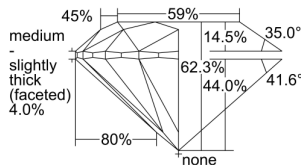

GIA®

FACSIMILE

GIA REPORT 2447777882

Verify this report at GIA.edu

GIA NATURAL DIAMOND DOSSIER®

September 22, 2022
GIA Report Number **2447777882**
Shape and Cutting Style ..... **Round Brilliant**
Measurements ..... **4.73 - 4.76 x 2.96 mm**

GRADING RESULTS

Carat Weight ..... **0.41 carat**
Color Grade ..... **D**
Clarity Grade **VS1**
Cut Grade ..... **Excellent**

ADDITIONAL GRADING INFORMATION

Polish ..... **Excellent**
Symmetry ..... **Excellent**
Fluorescence ..... **None**
Clarity Characteristics ..... **Cloud**
Inscription(s): **GIA 2447777882**

PROPORTIONS

Profile to actual proportions

GRADING SCALES

GIA COLOR SCALE	GIA CLARITY SCALE	GIA CUT SCALE	
D	FLAWLESS	EXCELLENT	
E	INTERNALLY FLAWLESS		
F		VVS₁	VERY GOOD
G	VVS₂		
H	VS₁	GOOD	
I	VS₂		
J	SI₁	FAIR	
K	SI₂		
L	I₁	POOR	
M	I₂		
N	I₃		
O			
P			
Q			
R			
S			
T			
U			
V			
W			
X			
Y			
Z