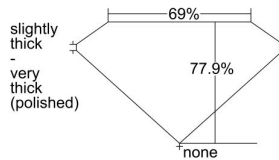

GIA®

FACSIMILE

GIA REPORT

2447790611

Verify this report at GIA.edu

GIA NATURAL DIAMOND DOSSIER®

September 27, 2022
GIA Report Number **2447790611**
Shape and Cutting Style ..... **Square Modified Brilliant**
Measurements ..... **4.21 x 4.08 x 3.18 mm**

GRADING RESULTS

Carat Weight ..... **0.50 carat**
Color Grade ..... **F**
Clarity Grade **S12**

ADDITIONAL GRADING INFORMATION

Polish ..... **Very Good**
Symmetry ..... **Good**
Fluorescence ..... **None**
Clarity Characteristics ..... **Crystal**
Inscription(s): GIA 2447790611

PROPORTIONS

Profile not to actual proportions

GRADING SCALES

GIA COLOR SCALE		GIA CLARITY SCALE			
COLORLESS	D	VERY VERY SLIGHTLY INCLUDED	FLAWLESS		
	E		INTERNALLY FLAWLESS		
	F		VVS₁		
	G		VVS₂		
	NEAR COLORLESS	H	VERY SLIGHTLY INCLUDED	VS₁	
		I		VS₂	
		FAINT	J	SLIGHTLY INCLUDED	S1₁
			K		S1₂
	L		I₁		
	VERT LIGHT		M	INCLUDED	I₂
N			I₃		
O					
P					
LIGHT	Q				
	R				
	S				
	T				
	U				
	V				
	W				
	X				
	Y				
	Z