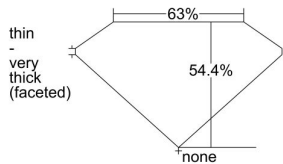

GIA®

FACSIMILE

GIA REPORT 2447801439

Verify this report at GIA.edu

GIA NATURAL DIAMOND DOSSIER®

November 01, 2022
GIA Report Number **2447801439**
Shape and Cutting Style ..... **Heart Brilliant**
Measurements ..... **5.65 x 6.51 x 3.54 mm**

GRADING RESULTS

Carat Weight ..... **0.76 carat**
Color Grade ..... **E**
Clarity Grade ..... **Internally Flawless**

ADDITIONAL GRADING INFORMATION

Polish ..... **Excellent**
Symmetry ..... **Very Good**
Fluorescence ..... **Faint**
Clarity Characteristics ..... **Minor Details of Polish**
Inscription(s): **GIA 2447801439**

PROPORTIONS

Profile not to actual proportions

GRADING SCALES

GIA COLOR SCALE		GIA CLARITY SCALE			
COLORLESS	D	VERY VERY SLIGHTLY INCLUDED	FLAWLESS		
	E		INTERNALLY FLAWLESS		
	F	VERY SLIGHTLY INCLUDED	VVS₁		
	G		VVS₂		
	H		VS₁		
	NEAR COLORLESS	I	SLIGHTLY INCLUDED	VS₂	
		J		SI₁	
		FAINT	K	INCLUDED	SI₂
			L		I₁
			M		I₂
VERT LIGHT	N	INCLUDED	I₃		
	O				
	P				
	Q				
	R				
LIGHT	S				
	T				
	U				
	V				
	W				
	X				
	Y				
	Z