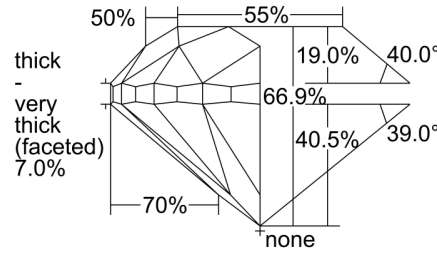

GIA REPORT
2447838018

Verify this report at GIA.edu

FACSIMILE

This is a digital representation of the original GIA Report. This representation might not be accepted in lieu of the original GIA Report in certain circumstances. The original GIA Report includes certain security features which are not reproducible on this facsimile.

GIA NATURAL DIAMOND GRADING REPORT

October 04, 2022
GIA Report Number 2447838018
Shape and Cutting Style ..... Round Brilliant
Measurements ..... 6.02 - 6.13 x 4.06 mm

GRADING RESULTS

Carat Weight ..... 1.01 carat
Color Grade ..... K
Clarity Grade SI1
Cut Grade ..... Good

ADDITIONAL GRADING INFORMATION

Polish ..... Excellent
Symmetry ..... Good
Fluorescence ..... Faint
Inscription(s): GIA 2447838018
Comments: Pinpoints are not shown.

PROPORTIONS

Profile to actual proportions