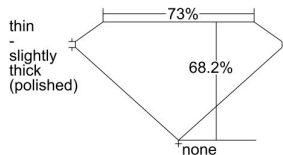

GIA®

FACSIMILE

GIA REPORT 2447926167

Verify this report at GIA.edu

GIA NATURAL DIAMOND DOSSIER®

October 08, 2022
GIA Report Number 2447926167
Shape and Cutting Style ..... Square Modified Brilliant
Measurements ..... 5.16 x 5.02 x 3.42 mm

GRADING RESULTS

Carat Weight ..... 0.70 carat
Color Grade ..... E
Clarity Grade SI1

ADDITIONAL GRADING INFORMATION

Polish ..... Excellent
Symmetry ..... Good
Fluorescence ..... None
Clarity Characteristics ..... Crystal
Inscription(s): GIA 2447926167

PROPORTIONS

Profile not to actual proportions

GRADING SCALES

GIA COLOR SCALE		GIA CLARITY SCALE			
COLORLESS	D	VERY VERY SLIGHTLY INCLUDED	FLAWLESS		
	E		INTERNALLY FLAWLESS		
	F	VERY SLIGHTLY INCLUDED	VVS₁		
	G		VVS₂		
	H		VS₁		
	NEAR COLORLESS	I	SLIGHTLY INCLUDED	VS₂	
		J		SI₁	
		FAINT	K	INCLUDED	SI₂
			L		I₁
			M		I₂
VERT LIGHT	N	LIGHT	I₃		
	O				
	P				
	Q				
	R