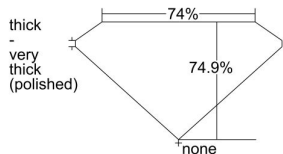

GIA®

FACSIMILE

GIA REPORT 2447989873

Verify this report at GIA.edu

GIA NATURAL DIAMOND DOSSIER®

October 14, 2022
GIA Report Number **2447989873**
Shape and Cutting Style ..... **Square Modified Brilliant**
Measurements ..... **4.52 x 4.50 x 3.37 mm**

GRADING RESULTS

Carat Weight ..... **0.61 carat**
Color Grade ..... **E**
Clarity Grade **VS1**

ADDITIONAL GRADING INFORMATION

Polish ..... **Excellent**
Symmetry ..... **Very Good**
Fluorescence ..... **None**
Clarity Characteristics..... **Crystal, Cloud, Needle, Pinpoint**
Inscription(s): **GIA 2447989873**

PROPORTIONS

Profile not to actual proportions

GRADING SCALES

GIA COLOR SCALE		GIA CLARITY SCALE				
COLORLESS	D	VERY VERY SLIGHTLY INCLUDED	FLAWLESS			
	E		INTERNALLY FLAWLESS			
	F		VVS₁			
	NEAR COLORLESS	G	VERY SLIGHTLY INCLUDED	VVS₂		
		H		VS₁		
		FAINT	I	SLIGHTLY INCLUDED	VS₂	
			J		SI₁	
			LIGHT	K	INCLUDED	SI₂
	L	I₁				
	M	I₂				
N	NOT GRADED	I₃				
O						
P						
Q						
R						
S						
T						
U						
V						
W						
X						
Y						
Z