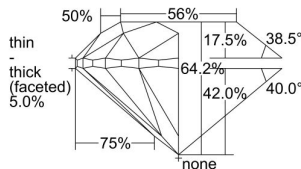

GIA®

FACSIMILE

GIA REPORT 2448178563

Verify this report at GIA.edu

GIA NATURAL DIAMOND DOSSIER®

August 02, 2022
GIA Report Number 2448178563
Shape and Cutting Style ..... Round Brilliant
Measurements ..... 4.77 - 4.79 x 3.07 mm

GRADING RESULTS

Carat Weight ..... 0.45 carat
Color Grade L
Clarity Grade S11
Cut Grade ..... Very Good

ADDITIONAL GRADING INFORMATION

Polish ..... Excellent
Symmetry ..... Excellent
Fluorescence ..... None
Clarity Characteristics ..... Crystal
Inscription(s): GIA 2448178563

PROPORTIONS

Profile to actual proportions

GRADING SCALES

GIA COLOR SCALE	GIA CLARITY SCALE	GIA CUT SCALE	
D	FLAWLESS	EXCELLENT	
E	INTERNALLY FLAWLESS		
F		VVS₁	VERY GOOD
G	VVS₂		
H	VS₁	GOOD	
I	VS₂		
J	S1₁	FAIR	
K	S1₂		
L	I₁	POOR	
M	I₂		
N	I₃		
O			
P			
Q			
R			
S			
T			
U			
V			
W			
X			
Y			
Z