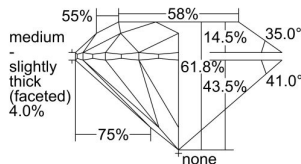

GIA®

FACSIMILE

GIA REPORT 2448319371

Verify this report at GIA.edu

GIA NATURAL DIAMOND DOSSIER®

August 17, 2022
GIA Report Number 2448319371
Shape and Cutting Style ..... Round Brilliant
Measurements ..... 5.00 - 5.03 x 3.10 mm

GRADING RESULTS

Carat Weight ..... 0.48 carat
Color Grade ..... E
Clarity Grade VS1
Cut Grade ..... Excellent

ADDITIONAL GRADING INFORMATION

Polish ..... Excellent
Symmetry ..... Excellent
Fluorescence ..... None
Clarity Characteristics ..... Crystal
Inscription(s): GIA 2448319371

PROPORTIONS

Profile to actual proportions