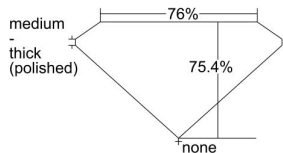

GIA®

FACSIMILE

GIA REPORT 2448361194

Verify this report at GIA.edu

GIA NATURAL DIAMOND DOSSIER®

August 16, 2022
GIA Report Number 2448361194
Shape and Cutting Style ..... Square Modified Brilliant
Measurements ..... 5.15 x 5.14 x 3.88 mm

GRADING RESULTS

Carat Weight ..... 0.91 carat
Color Grade ..... E
Clarity Grade SI1

ADDITIONAL GRADING INFORMATION

Polish ..... Excellent
Symmetry ..... Excellent
Fluorescence ..... None
Clarity Characteristics ..... Crystal, Cloud, Feather
Inscription(s): GIA 2448361194

PROPORTIONS

Profile not to actual proportions

GRADING SCALES

GIA COLOR SCALE		GIA CLARITY SCALE			
COLORLESS	D	VERY VERY SLIGHTLY INCLUDED	FLAWLESS		
	E		INTERNALLY FLAWLESS		
	F	VERY SLIGHTLY INCLUDED	VVS₁		
	G		VVS₂		
	H		VS₁		
	NEAR COLORLESS	I	SLIGHTLY INCLUDED	VS₂	
		J		SI₁	
		FAINT	K	INCLUDED	SI₂
			L		I₁
			M		I₂
VERT LIGHT	N	LIGHT	I₃		
	O				
	P				
	Q				
	R