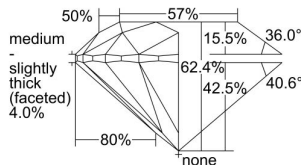

GIA®

FACSIMILE

GIA REPORT 2448562646

Verify this report at GIA.edu

GIA NATURAL DIAMOND DOSSIER®

September 02, 2022
GIA Report Number **2448562646**
Shape and Cutting Style ..... **Round Brilliant**
Measurements ..... **4.87 - 4.90 x 3.05 mm**

GRADING RESULTS

Carat Weight ..... **0.45 carat**
Color Grade ..... **F**
Clarity Grade **VS2**
Cut Grade ..... **Excellent**

ADDITIONAL GRADING INFORMATION

Polish ..... **Excellent**
Symmetry ..... **Excellent**
Fluorescence ..... **None**
Clarity Characteristics ..... **Cloud, Indented Natural**
Inscription(s): **GIA 2448562646**

PROPORTIONS

Profile to actual proportions