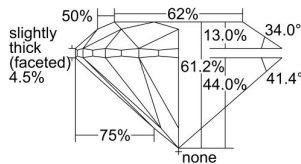

GIA®

FACSIMILE

GIA REPORT 2448851907

Verify this report at GIA.edu

GIA NATURAL DIAMOND DOSSIER®

October 03, 2022
GIA Report Number 2448851907
Shape and Cutting Style ..... Round Brilliant
Measurements ..... 5.18 - 5.22 x 3.18 mm

GRADING RESULTS

Carat Weight ..... 0.54 carat
Color Grade ..... G
Clarity Grade VS2
Cut Grade ..... Excellent

ADDITIONAL GRADING INFORMATION

Polish ..... Excellent
Symmetry ..... Excellent
Fluorescence ..... None
Clarity Characteristics..... Crystal, Cloud, Pinpoint
Inscription(s): GIA 2448851907

PROPORTIONS

Profile to actual proportions