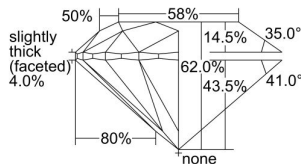

GIA®

FACSIMILE

GIA REPORT 2454086930

Verify this report at GIA.edu

GIA NATURAL DIAMOND DOSSIER®

October 27, 2022
GIA Report Number 2454086930
Shape and Cutting Style ..... Round Brilliant
Measurements ..... 5.34 - 5.37 x 3.32 mm

GRADING RESULTS

Carat Weight ..... 0.59 carat
Color Grade ..... F
Clarity Grade S11
Cut Grade ..... Excellent

ADDITIONAL GRADING INFORMATION

Polish ..... Excellent
Symmetry ..... Excellent
Fluorescence ..... None
Clarity Characteristics ..... Cloud, Indented Natural
Inspection(s): GIA 2454086930

PROPORTIONS

Profile to actual proportions

GRADING SCALES

GIA COLOR SCALE	GIA CLARITY SCALE	GIA CUT SCALE	
D	FLAWLESS	EXCELLENT	
E	INTERNALLY FLAWLESS		
F		VVS₁	VERY GOOD
G	VVS₂		
H	VS₁	GOOD	
I	VS₂		
J	S1₁	FAIR	
K	S1₂		
L	I₁	POOR	
M	I₂		
N	I₃		
O			
P			
Q			
R			
S			
T			
U			
V			
W			
X			
Y			
Z