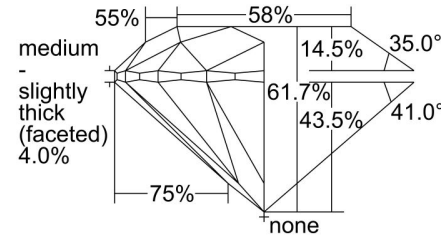

GIA NATURAL DIAMOND GRADING REPORT

November 07, 2022  
 GIA Report Number ..... 2454174247  
 Shape and Cutting Style ..... Round Brilliant  
 Measurements ..... 6.62 - 6.66 x 4.10 mm

GRADING RESULTS

Carat Weight ..... 1.12 carat  
 Color Grade ..... J  
 Clarity Grade ..... VVS1  
 Cut Grade ..... Excellent

ADDITIONAL GRADING INFORMATION

Polish ..... Excellent  
 Symmetry ..... Excellent  
 Fluorescence ..... None  
 Inscription(s): GIA 2454174247

PROPORTIONS

Profile to actual proportions

CLARITY CHARACTERISTICS

KEY TO SYMBOLS\*

- Pinpoint
- ~ Feather

\* Red symbols denote internal characteristics (inclusions). Green or black symbols denote external characteristics (blemishes). Diagram is an approximate representation of the diamond, and symbols shown indicate type, position, and approximate size of clarity characteristics. All clarity characteristics may not be shown. Details of finish are not shown.