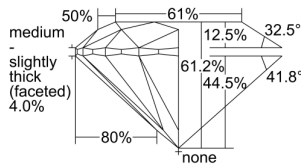

GIA®

FACSIMILE

GIA REPORT 2454177714

Verify this report at GIA.edu

GIA NATURAL DIAMOND DOSSIER®

November 07, 2022
GIA Report Number 2454177714
Shape and Cutting Style ..... Round Brilliant
Measurements ..... 4.92 - 4.95 x 3.02 mm

GRADING RESULTS

Carat Weight ..... 0.45 carat
Color Grade ..... H
Clarity Grade VS2
Cut Grade ..... Excellent

ADDITIONAL GRADING INFORMATION

Polish ..... Excellent
Symmetry ..... Excellent
Fluorescence ..... Faint
Clarity Characteristics ..... Crystal, Cloud
Inscription(s): GIA 2454177714

PROPORTIONS

Profile to actual proportions

GRADING SCALES

GIA COLOR SCALE	GIA CLARITY SCALE	GIA CUT SCALE	
D	FLAWLESS	EXCELLENT	
E	INTERNALLY FLAWLESS		
F		VVS₁	VERY GOOD
G	VVS₂		
H	VS₁	GOOD	
I	VS₂		
J	SI₁	FAIR	
K	SI₂		
L	I₁	POOR	
M	I₂		
N	I₃		
O			
P			
Q			
R			
S			
T			
U			
V			
W			
X			
Y			
Z