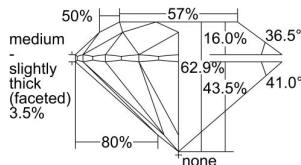

GIA®

FACSIMILE

GIA REPORT 2454227844

Verify this report at GIA.edu

GIA NATURAL DIAMOND DOSSIER®

November 22, 2022
GIA Report Number 2454227844
Shape and Cutting Style ..... Round Brilliant
Measurements ..... 5.93 - 5.95 x 3.74 mm

GRADING RESULTS

Carat Weight ..... 0.81 carat
Color Grade I
Clarity Grade VVS2
Cut Grade ..... Excellent

ADDITIONAL GRADING INFORMATION

Polish ..... Excellent
Symmetry ..... Excellent
Fluorescence ..... None
Clarity Characteristics ..... Needle, Cloud, Pinpoint
Inspection(s): GIA 2454227844

PROPORTIONS

Profile to actual proportions

GRADING SCALES

GIA COLOR SCALE

COLORESS	D
	E
	F
	G
	H
	I
	J
NEAR COLORESS	K
	L
FAIN	M
	N
	O
	P
	R
	S
	T
	U
	V
	W
	X
	Y
LIGHT	Z

GIA CLARITY SCALE

FLAWLESS	VERY VERY SLIGHTLY INCLUDED	VVS₁	VVS₂	VS₁	VS₂	SI₁	SI₂	I₁	I₂	I₃	
											INTERNAL FLAWLESS

GIA CUT SCALE

EXCELLENT
VERY GOOD
GOOD
FAIR
POOR